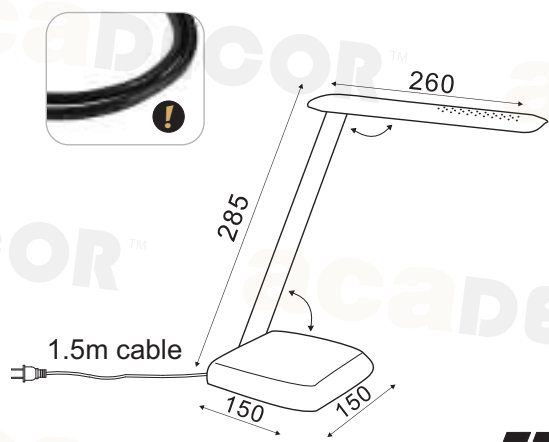

LED 6W CCT 3000K-6000K 480lm Ra=80 EPISTAR