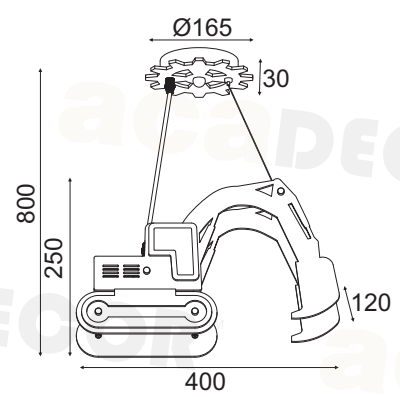

ZM511P40Y03780

Κίτρινο / Yellow / Žlutá / Жълт