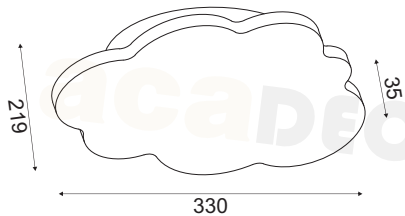

TMCXING

LED 10W 3000K 800Lm Ra ≥80

ZM44LEDW43W05100