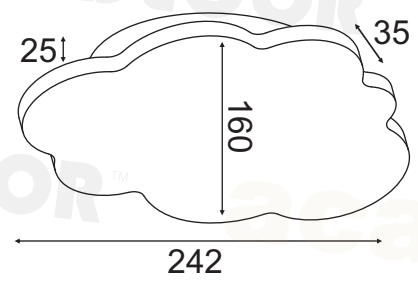

TMCXING Sanan Optoelectronics

LED 9W 3000K 720Lm Ra ≥80