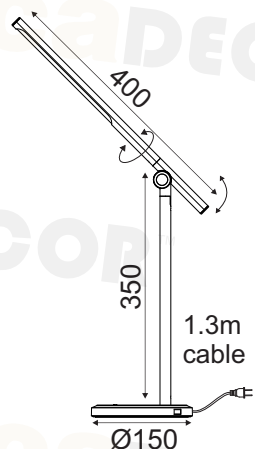

SF1816LEDS02750

Ασημί + Λευκό
Silver + White
Stříbrná + Bílá
Сребърен + Бял

- E
- Light bulb icon
- Light bulb icon
- Light bulb icon
- IP20
- Light bulb icon
- LM80
- Light bulb icon
- Light bulb icon
- Light bulb icon

LED 7W CCT
3000K-6500K
300Lm Ra≥80